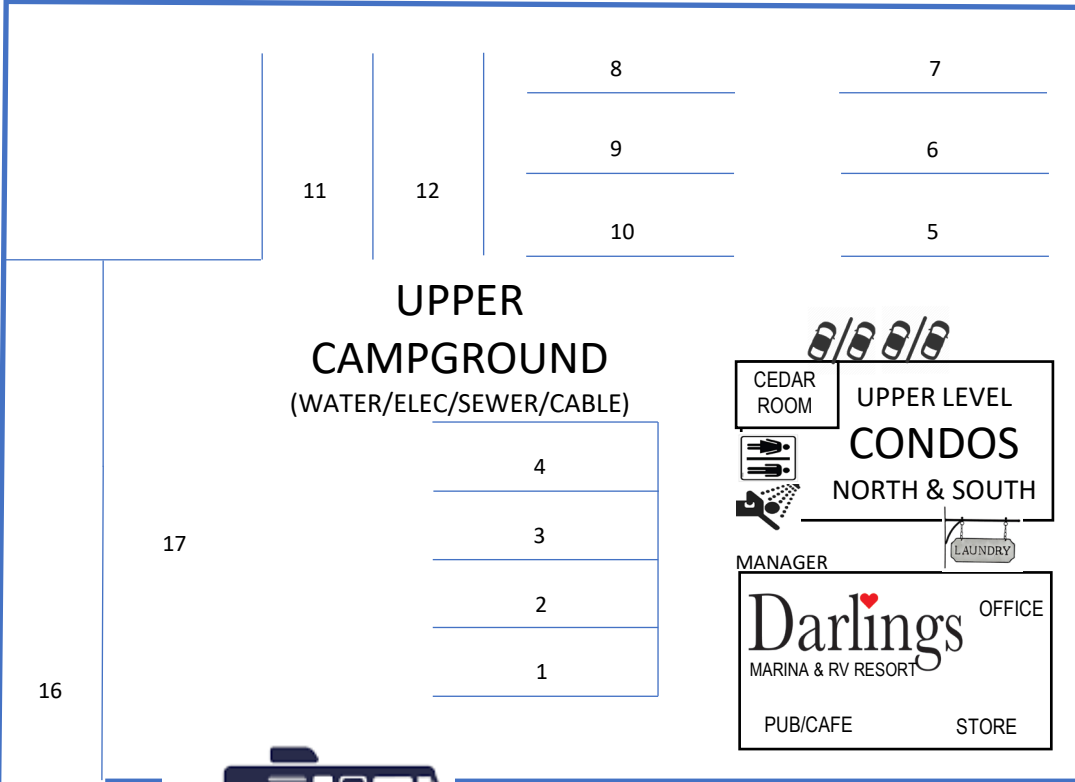

**UPPER
CAMPGROUND**
(WATER/ELEC/SEWER/CABLE)

ONE WAY →

DARLINGS LOOP

FROM HWY 101

BOAT TRAILER PARKING

MAINTENANCE SHOP

LAKEFRONT RV
(WATER/ELEC/CABLE)

BOAT TRAILER PARKING

BOAT LAUNCH

DAY USE AREA