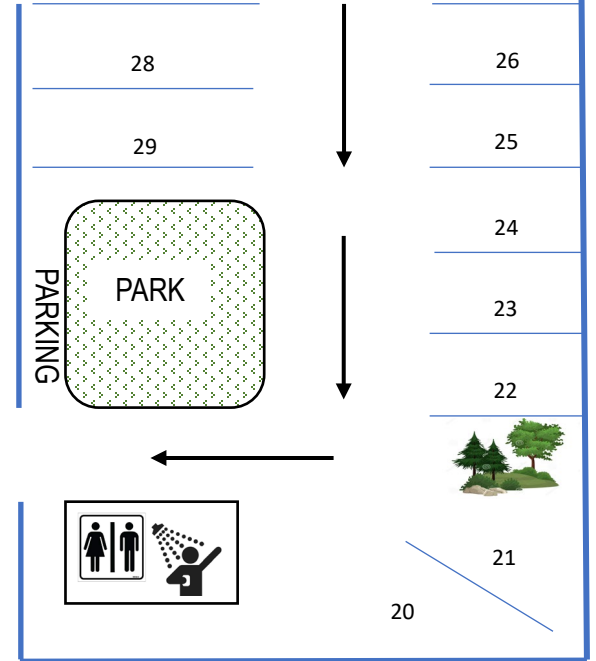

**UPPER
CAMPGROUND**
(WATER/ELEC/SEWER/CABLE)

ONE WAY →

DARLINGS LOOP

FROM HWY 101

BOAT TRAILER PARKING

MAINTENANCE SHOP

LAKEFRONT RV
(WATER/ELEC/CABLE)

BOAT TRAILER PARKING

BOAT LAUNCH

DAY USE AREA